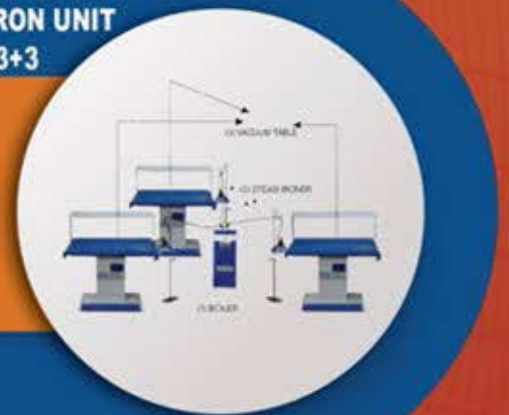

QUOTATION/PRICE LIST UP TO MAR 2022

LAUNDRY DRY CLEANING & IRONING SYSTEM

STEAM IRON UNIT
1+1+1

PRICE
45,000/-

SPECIFICATION

8 LTR PORTABLE BOILER
2.5 X 4 VACUUM TABLE
2128 IRON BOX

STEAM IRON UNIT
1+2+2

SPECIFICATION

AUTOMATIC BOILER -1
2.5 X 4 VACUUM TABLE -2
2128 IRON BOX-2

PRICE
1,10,000/-

STEAM IRON UNIT
1+3+3

SPECIFICATION

AUTOMATIC BOILER -1
2.5 X 4 VACUUM TABLE-3
2128 IRON BOX-3

PRICE
1,38,000/-

PRICE
55,000/-

AUTOMATIC BOILER 16 LTR

PRICE
22,500/-

VACUUM TABLE 2.5X 4

PRICE
22,500/-

PORTABLE BOILER 8 LTR

PRICE
5,500/-

2128 IRON BOX